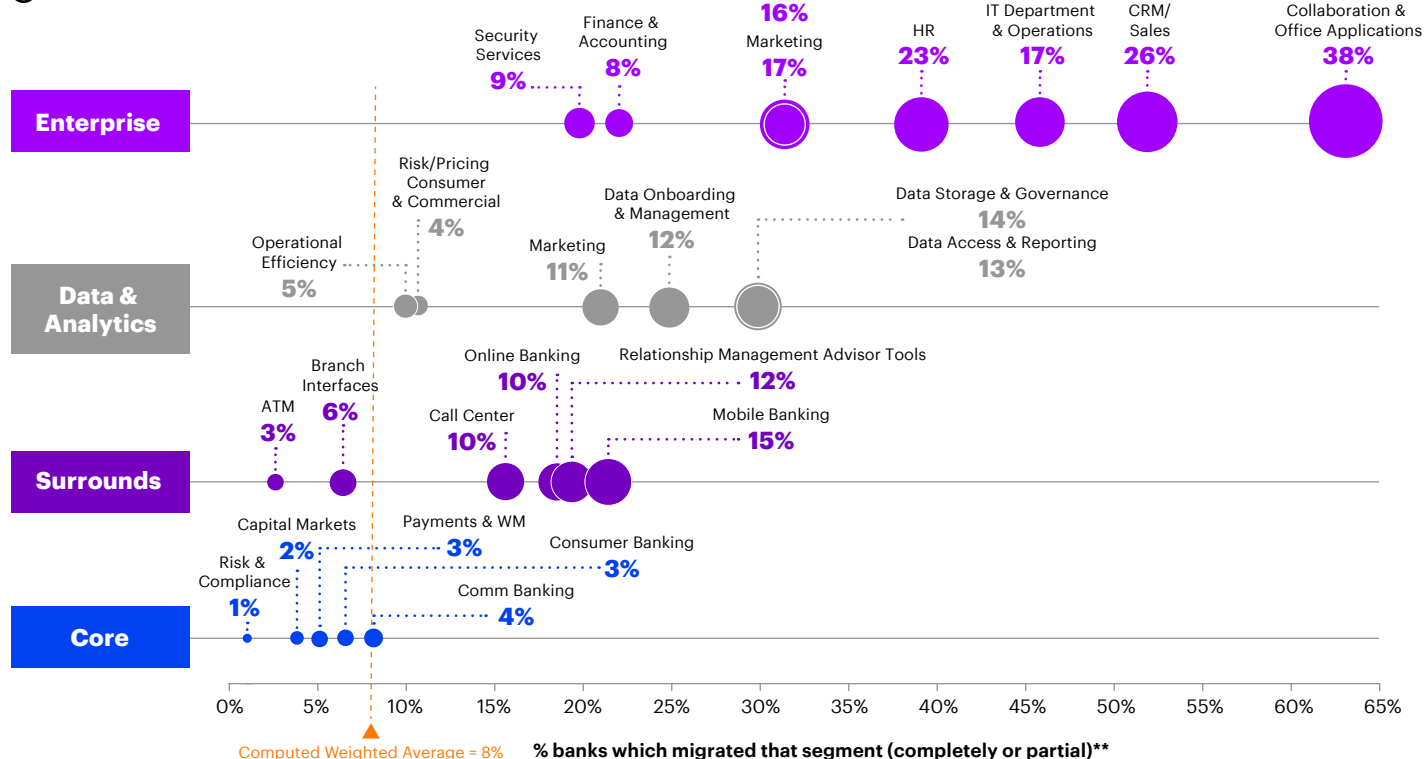

○ Current % of workloads in cloud in the industry

Computed Weighted Average = 8%

% banks which migrated that segment (completely or partial)\*\*